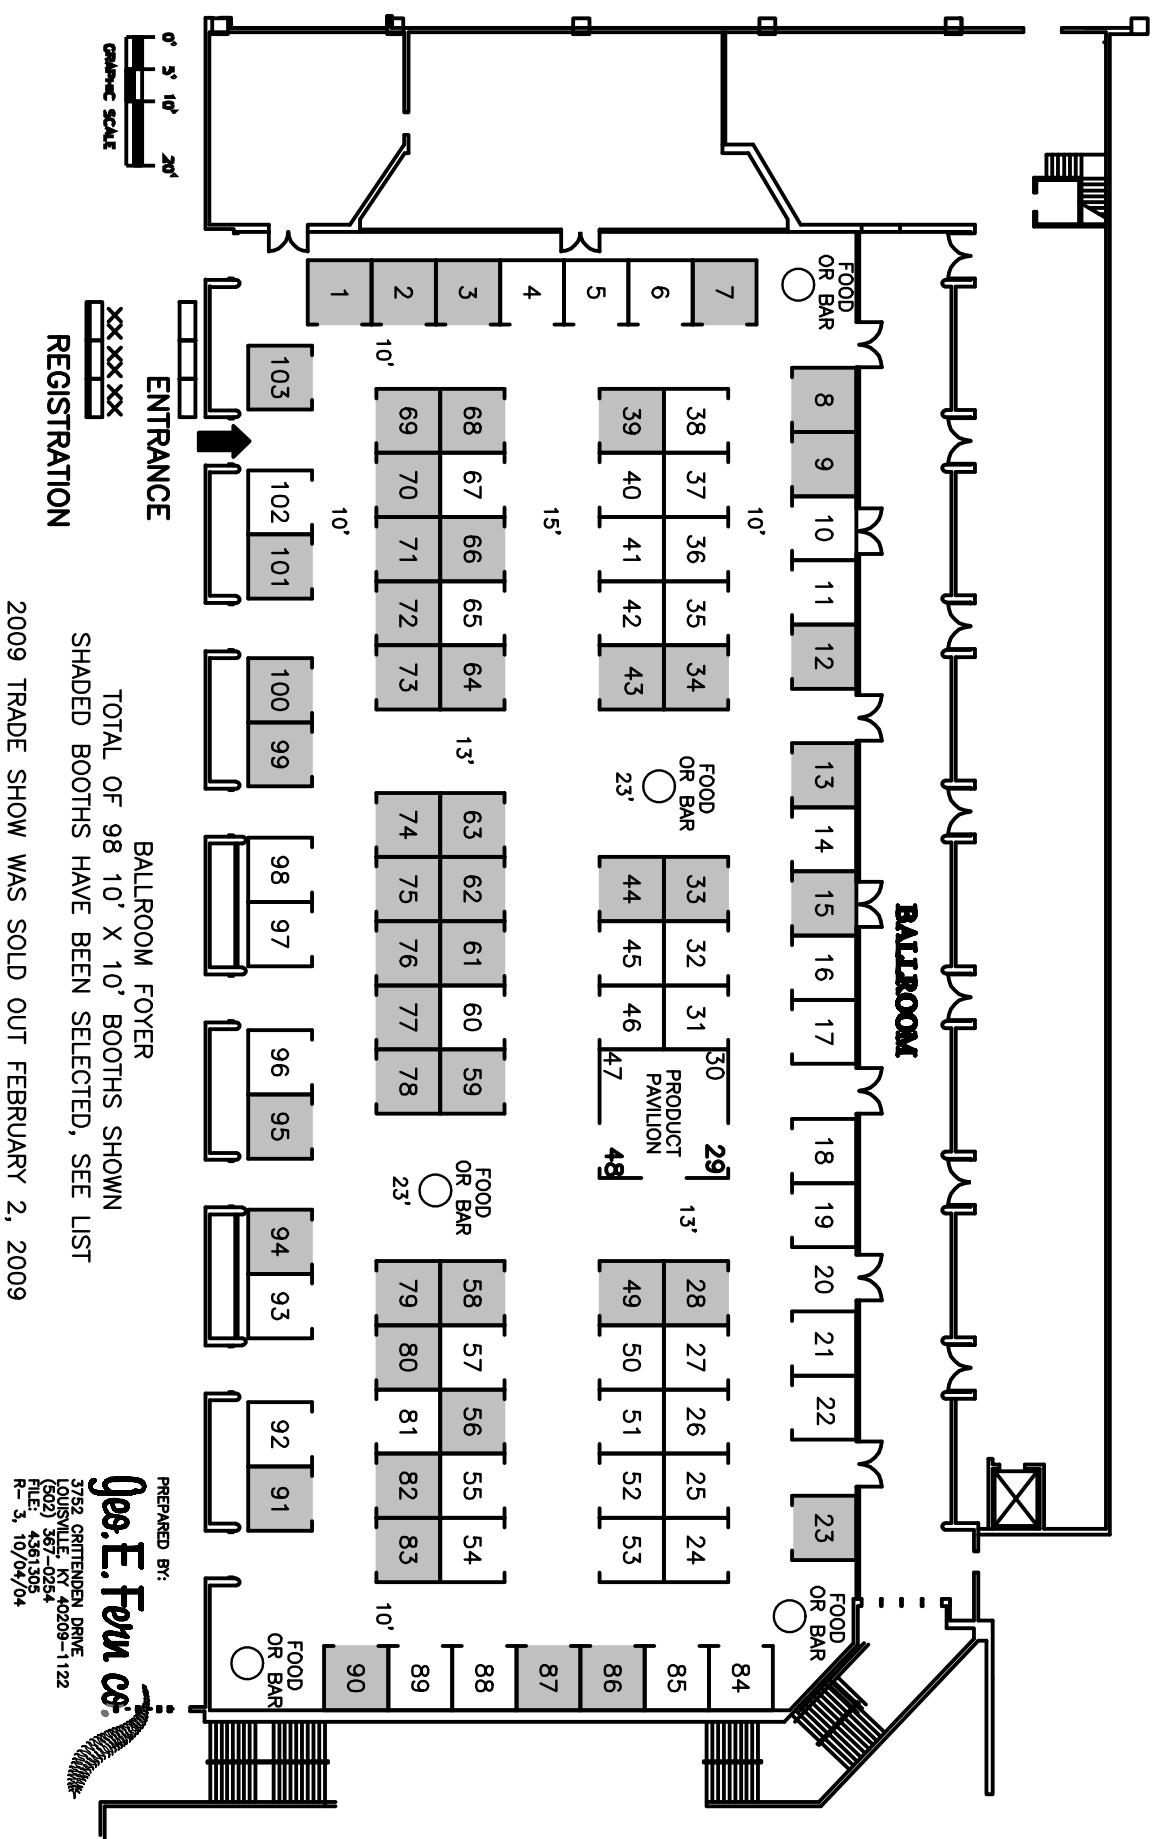

GALT HOUSE EAST HOTEL LOUISVILLE, KENTUCKY

TOTAL OF 98 10' X 10' BOOTHS SHOWN
SHADED BOOTHS HAVE BEEN SELECTED, SEE LIST

2009 TRADE SHOW WAS SOLD OUT FEBRUARY 2, 2009

AIA / CSI TRADE SHOW
MARCH 3, 2010

PREPARED BY:
Joe E. Foy Co.
3752 ORTINDEN DRIVE
LOUISVILLE, KY 40209-1122
(502) 357-0254
FILE: 4561305
R-3, 10/04/04